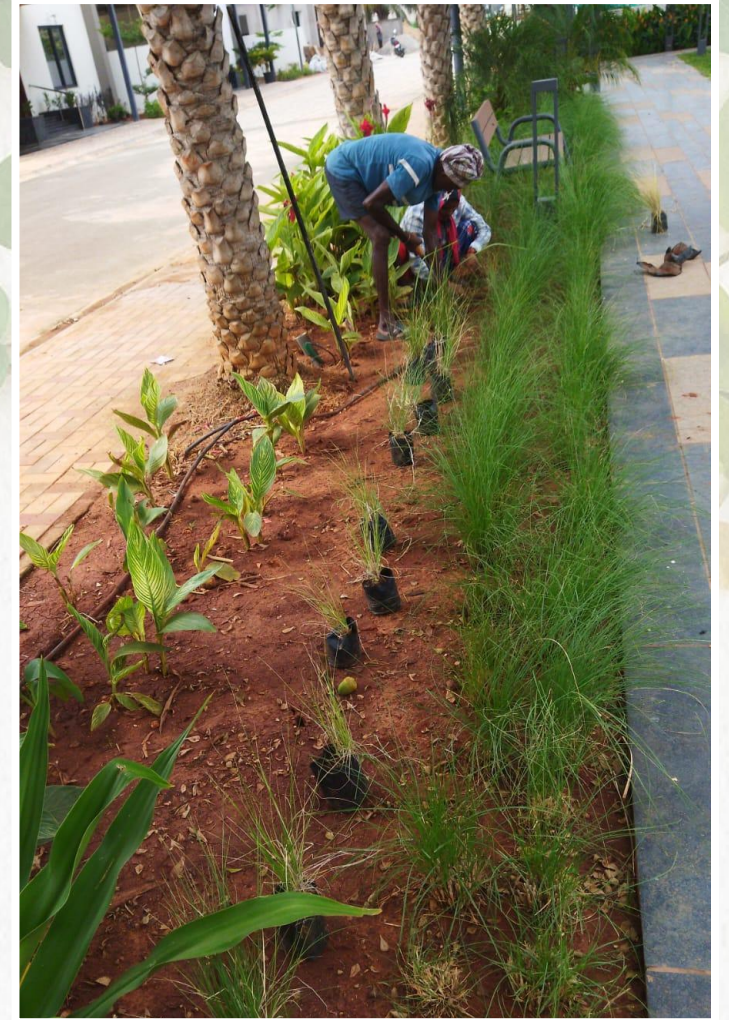

CLUB HOUSE - A

CLUB HOUSE - B

Entry Pavilion

Seating Gazebo

OAT Granite Laying

Tennis Court

Cricket Box net

Half Basket ball Court Work in Progress

50KLD Sewage Treated Plant

800KV Transformer

Landscape Work

Landscape Work

Ganesh Temple

THANK YOU